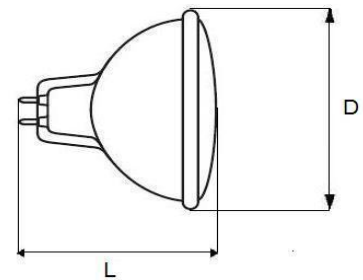

Order code	EAN	Packaging - SKU
068914-HLME1	4986149068914	PET Clamshell, 1 pc/SKU
<b>Product</b>		
Category	Halogen Lamp ECO	
Series	MR16	
Description	GP HL ES MR16 GU5.3 16W 12V 30D WC	
<b>General description</b>		
Energy label	B	
Lamp shape	MR16	
Lamp base	GU5.3	
Dimmable	Yes	
Mercury free	Yes	
Mercury content	0.0 mg	
Recycling	Yes	
<b>Electrical characteristics</b>		
Nominal wattage	16 W $\pm$ 10%	
Rated wattage	16 W	
Equivalent incandescent lamp power	20 W	
Power factor	1.0	
Voltage	12 V	
Operating frequency	50/60Hz	
Lamp current	1333 mA	
Weighted Energy Consumption	17 kWh / 1000 h	
<b>Light technical characteristics</b>		
Light colour	Warm White	
Colour temperature	2900 K $\pm$ 150K	
Colour rendering index (Ra)	100	
Nominal luminous flux	180 lm $\pm$ 10%	
Rated luminous flux	180 lm	
Rated peak intensity	600 cd $\pm$ 10%	
Luminous intensity	600 cd $\pm$ 10%	
Lumen maintenance factor at end of life	0.75	
Nominal beam angle	30	
Rated beam angle	30	
Warm-up time (60%)	< 0.2 s	
Starting time	< 0.2 s	
<b>Lifespan</b>		
Nominal life time	2000 h	
Rated lamp life time	2000 h	
Switching Cycles	> 8000	
<b>Product dimensions</b>		
Overall length (L)	47 mm $\pm$ 1 mm	
Diameter (D)	50 mm $\pm$ 1 mm	
<b>Warranty</b>		
	12 months from ex-factory date	