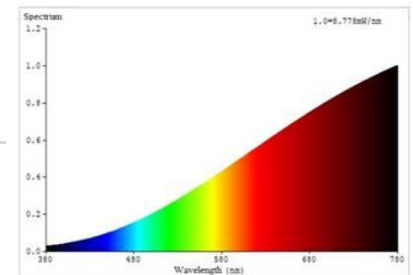

Order code	EAN	Packaging - SKU
068914-HLME1	4986149068914	PET Clamshell, 1 pc/SKU
<b>Product</b>		
Category	Halogen Lamp ECO	
Series	MR16	
Description	GP HL ES MR16 GU5.3 16W 12V 30D WC	
<b>General description</b>		
Energy label	B	
Lamp shape	MR16	
Lamp base	GU5.3	
Dimmable	Yes	
Mercury free	Yes	
Mercury content	0.0 mg	
Recycling	Yes	
<b>Electrical characteristics</b>		
Nominal wattage	16 W $\pm$ 10%	
Rated wattage	16 W	
Equivalent incandescent lamp power	20 W	
Power factor	1.0	
Voltage	12 V	
Operating frequency	50/60Hz	
Lamp current	1333 mA	
Weighted Energy Consumption	17 kWh / 1000 h	
<b>Light technical characteristics</b>		
Light colour	Warm White	
Colour temperature	2900 K $\pm$ 150K	
Colour rendering index (Ra)	100	
Nominal luminous flux	180 lm $\pm$ 10%	
Rated luminous flux	180 lm	
Rated peak intensity	600 cd $\pm$ 10%	
Luminous intensity	600 cd $\pm$ 10%	
Lumen maintenance factor at end of life	0.75	
Nominal beam angle	30	
Rated beam angle	30	
Warm-up time (60%)	< 0.2 s	
Starting time	< 0.2 s	
<b>Lifespan</b>		
Nominal life time	2000 h	
Rated lamp life time	2000 h	
Switching Cycles	> 8000	
<b>Product dimensions</b>		
Overall length (L)	47 mm $\pm$ 1 mm	
Diameter (D)	50 mm $\pm$ 1 mm	
<b>Warranty</b>		
	12 months from ex-factory date	

### Spectral Distribution

**GP Halogen Lamps Energy Savers** are designed for direct replacement of conventional incandescent lamps and standard halogen lamps.

- Compatible shapes and sizes of corresponding GLS and standard halogen lamps
- Bright natural looking light for the entire home
- Save up to 30% energy
- Average life time up to 2000 hours
- Give 100% light output instantly
- Dimmable