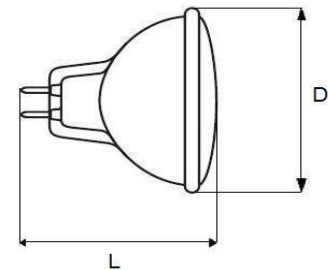

Order code	EAN	Packaging - SKU
056447-HLME1	4986149056447	PET Clamshell, 1 pc/SKU
<b>Product</b>		
Category	Halogen Lamp ECO	
Series	MR11	
Description	GP HL ES MR11 GU4 16W 12V 25D WC	
<b>General description</b>		
Energy label	B	
Lamp shape	MR11	
Lamp base	GU4	
Dimmable	Yes	
Mercury free	Yes	
Mercury content	0.0 mg	
Recycling	Yes	
<b>Electrical characteristics</b>		
Nominal wattage	16 W $\pm$ 10%	
Rated wattage	16 W	
Equivalent incandescent lamp power	20 W	
Power factor	1.0	
Voltage	12 V	
Operating frequency	50/60Hz	
Lamp current	1333 mA	
Weighted Energy Consumption	17 kWh / 1000 h	
<b>Light technical characteristics</b>		
Light colour	Warm White	
Colour temperature	2900 K $\pm$ 150K	
Colour rendering index (Ra)	100	
Nominal luminous flux	170 lm $\pm$ 10%	
Rated luminous flux	170 lm	
Rated peak intensity	600 cd $\pm$ 10%	
Luminous intensity	600 cd $\pm$ 10%	
Lumen maintenance factor at end of life	0.75	
Nominal beam angle	25	
Rated beam angle	25	
Warm-up time (60%)	< 0.2 s	
Starting time	< 0.2 s	
<b>Lifespan</b>		
Nominal life time	2000 h	
Rated lamp life time	2000 h	
Switching Cycles	> 8000	
<b>Product dimensions</b>		
Overall length (L)	35 mm $\pm$ 1 mm	
Diameter (D)	35 mm $\pm$ 1 mm	
<b>Warranty</b>		
	12 months from ex-factory date	