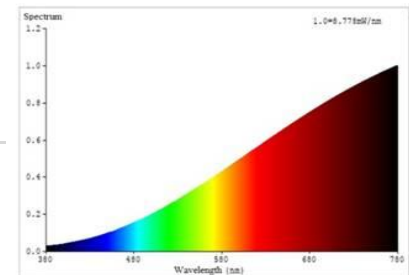

Order code	EAN	Packaging - SKU
056447-HLME1	4986149056447	PET Clamshell, 1 pc/SKU
<b>Product</b>		
Category	Halogen Lamp ECO	
Series	MR11	
Description	GP HL ES MR11 GU4 16W 12V 25D WC	
<b>General description</b>		
Energy label	B	
Lamp shape	MR11	
Lamp base	GU4	
Dimmable	Yes	
Mercury free	Yes	
Mercury content	0.0 mg	
Recycling	Yes	
<b>Electrical characteristics</b>		
Nominal wattage	16 W $\pm$ 10%	
Rated wattage	16 W	
Equivalent incandescent lamp power	20 W	
Power factor	1.0	
Voltage	12 V	
Operating frequency	50/60Hz	
Lamp current	1333 mA	
Weighted Energy Consumption	17 kWh / 1000 h	
<b>Light technical characteristics</b>		
Light colour	Warm White	
Colour temperature	2900 K $\pm$ 150K	
Colour rendering index (Ra)	100	
Nominal luminous flux	170 lm $\pm$ 10%	
Rated luminous flux	170 lm	
Rated peak intensity	600 cd $\pm$ 10%	
Luminous intensity	600 cd $\pm$ 10%	
Lumen maintenance factor at end of life	0.75	
Nominal beam angle	25	
Rated beam angle	25	
Warm-up time (60%)	< 0.2 s	
Starting time	< 0.2 s	
<b>Lifespan</b>		
Nominal life time	2000 h	
Rated lamp life time	2000 h	
Switching Cycles	> 8000	
<b>Product dimensions</b>		
Overall length (L)	35 mm $\pm$ 1 mm	
Diameter (D)	35 mm $\pm$ 1 mm	
<b>Warranty</b>		
	12 months from ex-factory date	

### Spectral Distribution

**GP Halogen Lamps Energy Savers** are designed for direct replacement of conventional incandescent lamps and standard halogen lamps.

- Compatible shapes and sizes of corresponding GLS and standard halogen lamps
- Bright natural looking light for the entire home
- Save up to 30% energy
- Average life time up to 2000 hours
- Give 100% light output instantly
- Dimmable