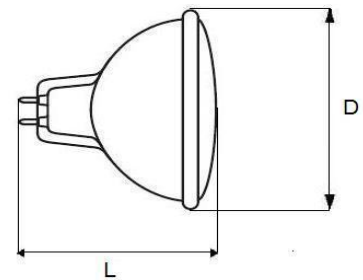

Order code	EAN	Packaging - SKU
054467-HLME1	4986149054467	PET Clamshell, 1 pc/SKU
<b>Product</b>		
Category	Halogen Lamp ECO	
Series	MR16	
Description	GP HL ES MR16 GU5.3 28W 12V 30D WC	
<b>General description</b>		
Energy label	C	
Lamp shape	MR16	
Lamp base	GU5.3	
Dimmable	Yes	
Mercury free	Yes	
Mercury content	0.0 mg	
Recycling	Yes	
<b>Electrical characteristics</b>		
Nominal wattage	28 W $\pm$ 10%	
Rated wattage	28 W	
Equivalent incandescent lamp power	35 W	
Power factor	1.0	
Voltage	12 V	
Operating frequency	50/60Hz	
Lamp current	2333 mA	
Weighted Energy Consumption	30 kWh / 1000 h	
<b>Light technical characteristics</b>		
Light colour	Warm White	
Colour temperature	3000 K $\pm$ 150K	
Colour rendering index (Ra)	100	
Nominal luminous flux	320 lm $\pm$ 10%	
Rated luminous flux	320 lm	
Rated peak intensity	900 cd $\pm$ 10%	
Luminous intensity	900 cd $\pm$ 10%	
Lumen maintenance factor at end of life	0.75	
Nominal beam angle	30	
Rated beam angle	30	
Warm-up time (60%)	< 0.2 s	
Starting time	< 0.2 s	
<b>Lifespan</b>		
Nominal life time	2000 h	
Rated lamp life time	2000 h	
Switching Cycles	> 8000	
<b>Product dimensions</b>		
Overall length (L)	47 mm $\pm$ 1 mm	
Diameter (D)	50 mm $\pm$ 1 mm	
<b>Warranty</b>		
	12 months from ex-factory date	