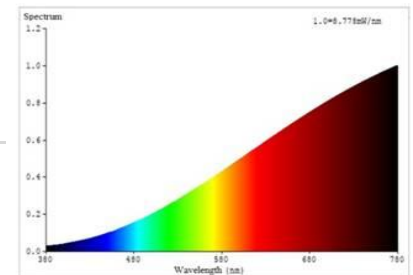

Order code	EAN	Packaging - SKU
054467-HLME1	4986149054467	PET Clamshell, 1 pc/SKU
<b>Product</b>		
Category	Halogen Lamp ECO	
Series	MR16	
Description	GP HL ES MR16 GU5.3 28W 12V 30D WC	
<b>General description</b>		
Energy label	C	
Lamp shape	MR16	
Lamp base	GU5.3	
Dimmable	Yes	
Mercury free	Yes	
Mercury content	0.0 mg	
Recycling	Yes	
<b>Electrical characteristics</b>		
Nominal wattage	28 W $\pm$ 10%	
Rated wattage	28 W	
Equivalent incandescent lamp power	35 W	
Power factor	1.0	
Voltage	12 V	
Operating frequency	50/60Hz	
Lamp current	2333 mA	
Weighted Energy Consumption	30 kWh / 1000 h	
<b>Light technical characteristics</b>		
Light colour	Warm White	
Colour temperature	3000 K $\pm$ 150K	
Colour rendering index (Ra)	100	
Nominal luminous flux	320 lm $\pm$ 10%	
Rated luminous flux	320 lm	
Rated peak intensity	900 cd $\pm$ 10%	
Luminous intensity	900 cd $\pm$ 10%	
Lumen maintenance factor at end of life	0.75	
Nominal beam angle	30	
Rated beam angle	30	
Warm-up time (60%)	< 0.2 s	
Starting time	< 0.2 s	
<b>Lifespan</b>		
Nominal life time	2000 h	
Rated lamp life time	2000 h	
Switching Cycles	> 8000	
<b>Product dimensions</b>		
Overall length (L)	47 mm $\pm$ 1 mm	
Diameter (D)	50 mm $\pm$ 1 mm	
<b>Warranty</b>		
	12 months from ex-factory date	

### Spectral Distribution

**GP Halogen Lamps Energy Savers** are designed for direct replacement of conventional incandescent lamps and standard halogen lamps.

- Compatible shapes and sizes of corresponding GLS and standard halogen lamps
- Bright natural looking light for the entire home
- Save up to 30% energy
- Average life time up to 2000 hours
- Give 100% light output instantly
- Dimmable