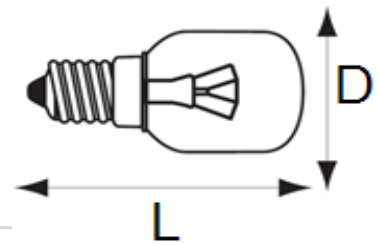

Order code	EAN	Packaging - SKU
070481-SLCE1	4895149070481	Eco-Blister, 1 pc/SKU
<b>Product</b>		
Category	Special Lamps	
Series	SPECIAL T25	
Description	GP SL T25 FRIDGE/DECO E14 25W 230V CL	
<b>General description</b>		
Energy label	E	
Lamp shape	T25	
Lamp base	E14	
Dimmable	Yes	
Mercury free	Yes	
Mercury content	0.0 mg	
Recycling	Yes	
<b>Electrical characteristics</b>		
Nominal wattage	25 W	
Rated wattage	25 W	
Voltage	220 - 240V	
Operating frequency	50/60 Hz	
Lamp current	100-114 mA	
<b>Light technical characteristics</b>		
Light colour	Warm White	
Colour temperature	2700K	
Nominal luminous flux	160 lm	
Rated luminous flux	160 lm	
Warm-up time (60%)	Instant Start	
Starting time	< 0.2	
<b>Lifespan</b>		
Nominal life time	1000 h	
Rated lamp life time	1000 h	
Switching cycles	4000	
<b>Product dimensions</b>		
Overall length (L)	56 mm	
Diameter (D)	26 mm	
<b>Warranty</b>		
	12 months from ex-factory date	